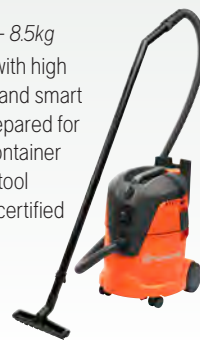

H WDC 325L

1000W - 3700l/m - 72 dB(A) - 8.5kg

Strong and reliable turbine with high capacity, intuitive operation and smart storage makes the 325L prepared for heavy daily cleaning. 25L container capacity (16L liquid), Power tool capable, 3.5m hose length, certified to Dust Class L.