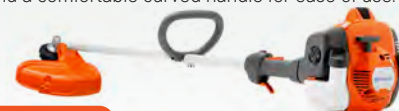

$499 $579 RRP

H 129R

276cc - 0.85kW - 43 cm Cutting Width - 5.4 kg
Versatile, powerful brushcutter complete with trimmer head, grass blade and double-harness.