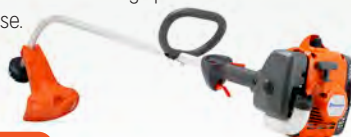

$329 $389 RRP

L 325L

276cc - 0.85kW - 43 cm Cutting Width - 5.0 kg
Straight shaft grass trimmer with SmartStart®, Tap 'N Go™ trimmer head, high torque bevel gear and a comfortable curved handle for ease of use.