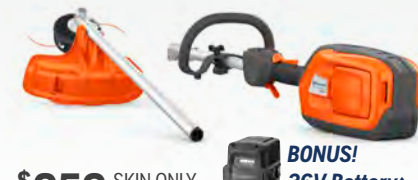

BONUS!
36V Battery*

$659 SKIN ONLY
RRP

P 520iLX

36V - Cutting width 40cm - 3.0kg (excl. battery)

Well-balanced, battery-powered grass trimmer with loop-handle and two-way rotation trimmer head, designed for professional use.